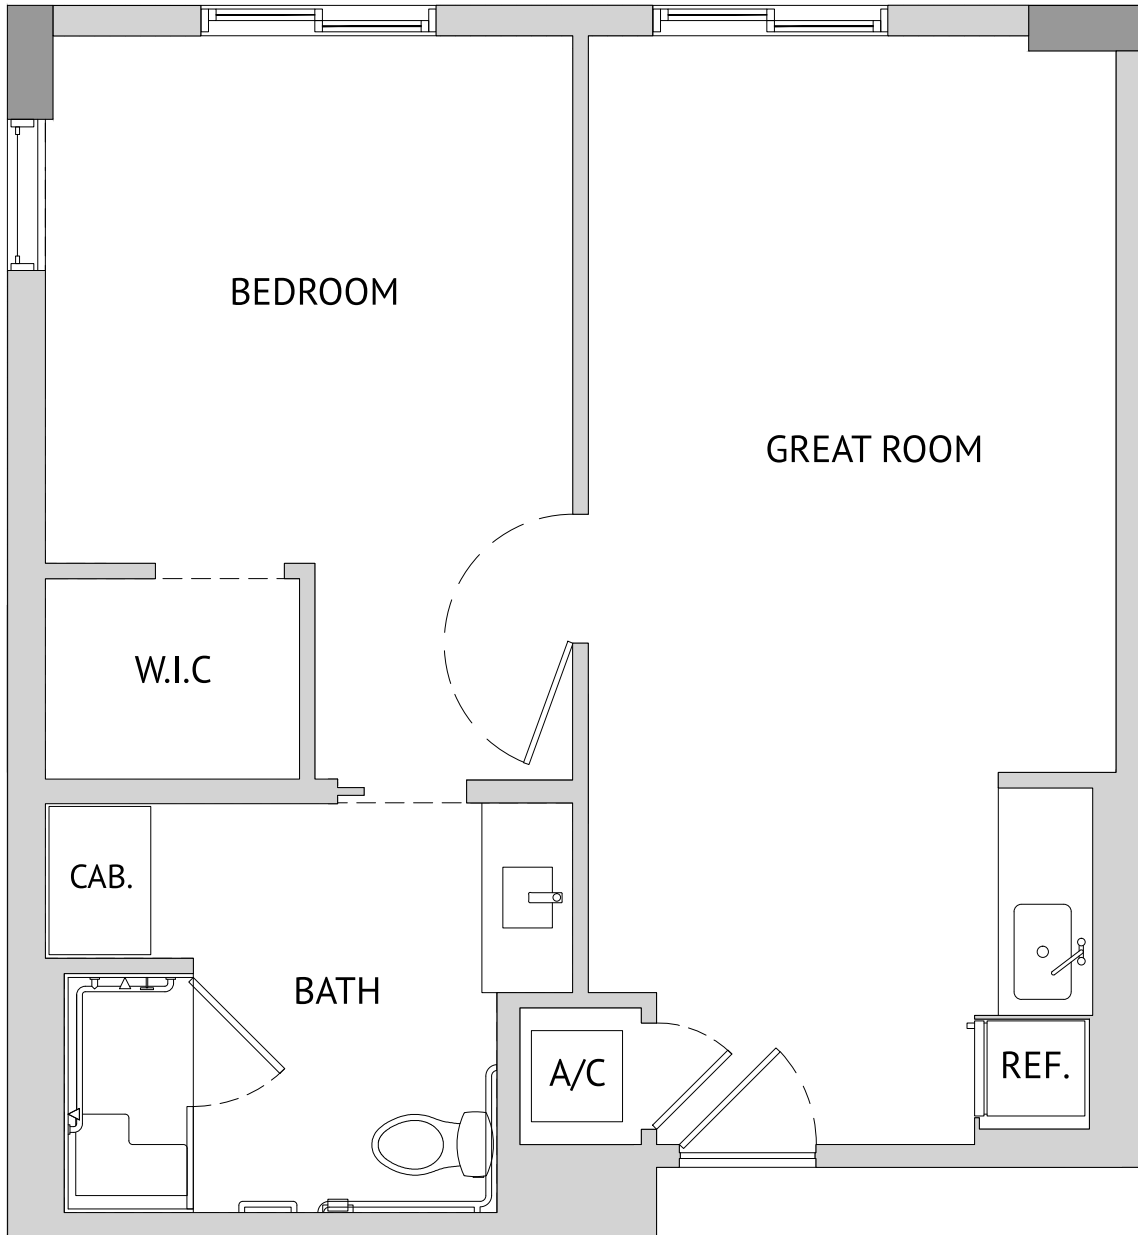

Studio: The Bay Cedar
479 Square Feet

Assisted Living

300 Greco Ave, Coral Gables, FL 33146 | Tel: 786-688-6010 | watermarkcoralgables.com

A WATERMARK ÉLAN RETIREMENT COMMUNITY®

Floor plans are not to scale and are shown for comparative purposes only. Actual apartment floor plans may have minor variations.

One Bedroom: The Water Oak
583 Square Feet

Assisted Living

300 Greco Ave, Coral Gables, FL 33146 | Tel: 786-688-6010 | watermarkcoralgables.com

A WATERMARK ÉLAN RETIREMENT COMMUNITY®

Floor plans are not to scale and are shown for comparative purposes only. Actual apartment floor plans may have minor variations.

One Bedroom: The Sweetbay Magnolia
674 Square Feet

Assisted Living

300 Greco Ave, Coral Gables, FL 33146 | Tel: 786-688-6010 | watermarkcoralgables.com

A WATERMARK ÉLAN RETIREMENT COMMUNITY®

Floor plans are not to scale and are shown for comparative purposes only. Actual apartment floor plans may have minor variations.

Two Bedroom: The Wild Lime
993 Square Feet

Assisted Living

300 Greco Ave, Coral Gables, FL 33146 | Tel: 786-688-6010 | watermarkcoralgables.com

A WATERMARK ÉLAN RETIREMENT COMMUNITY®

Floor plans are not to scale and are shown for comparative purposes only. Actual apartment floor plans may have minor variations.