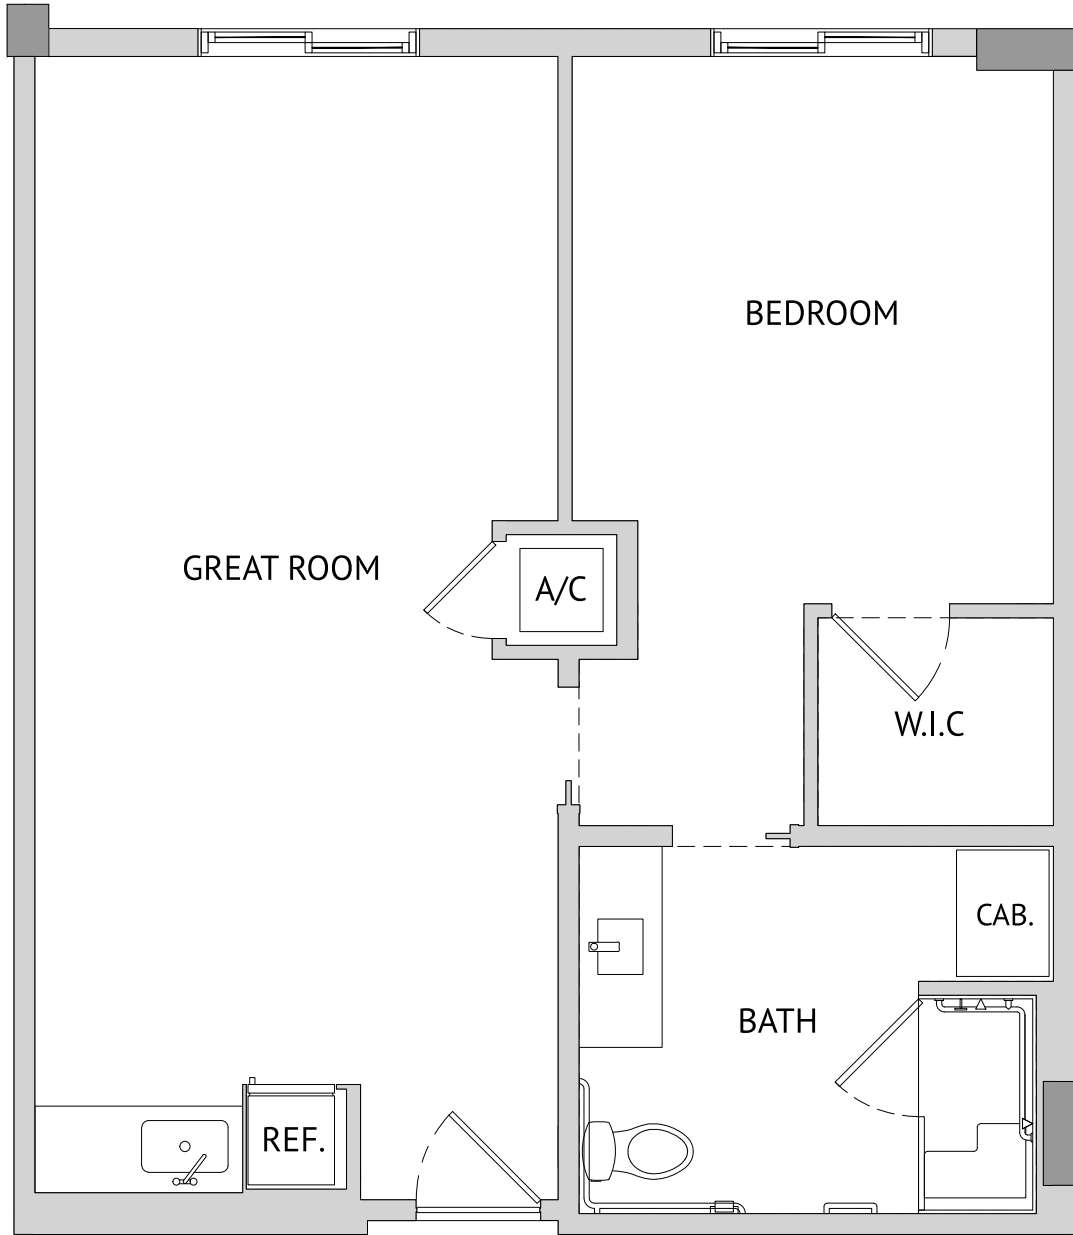

One Bedroom: The Water Oak
583 Square Feet

Assisted Living

300 Greco Ave, Coral Gables, FL 33146 | Tel: 786-688-6010 | watermarkcoralgables.com

A WATERMARK ÉLAN RETIREMENT COMMUNITY®

Floor plans are not to scale and are shown for comparative purposes only. Actual apartment floor plans may have minor variations.

One Bedroom: The Sweetbay Magnolia
674 Square Feet

Assisted Living

300 Greco Ave, Coral Gables, FL 33146 | Tel: 786-688-6010 | watermarkcoralgables.com

A WATERMARK ÉLAN RETIREMENT COMMUNITY®

Floor plans are not to scale and are shown for comparative purposes only. Actual apartment floor plans may have minor variations.

Two Bedroom: The Wild Lime
993 Square Feet

Assisted Living

300 Greco Ave, Coral Gables, FL 33146 | Tel: 786-688-6010 | watermarkcoralgables.com

A WATERMARK ÉLAN RETIREMENT COMMUNITY®

Floor plans are not to scale and are shown for comparative purposes only. Actual apartment floor plans may have minor variations.