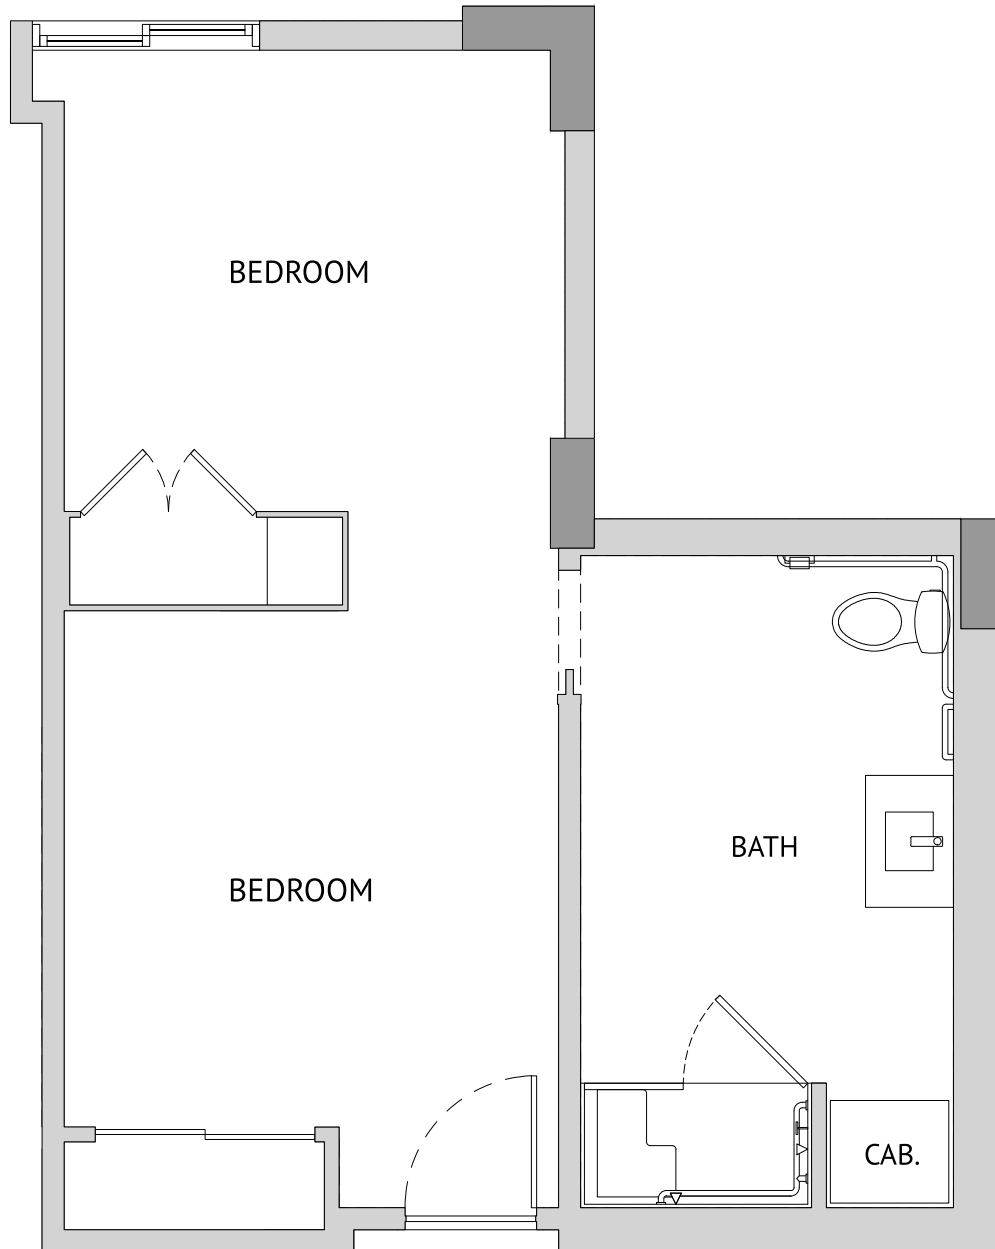

Shared Suite: The Pop Ash
217 Square Feet

Memory Care

300 Greco Ave, Coral Gables, FL 33146 | Tel: 786-688-6010 | watermarkcoralgables.com

A WATERMARK ÉLAN RETIREMENT COMMUNITY®

Floor plans are not to scale and are shown for comparative purposes only. Actual apartment floor plans may have minor variations.

Private Studio: The Myrtle Oak
328 Square Feet

Memory Care

300 Greco Ave, Coral Gables, FL 33146 | Tel: 786-688-6010 | watermarkcoralgables.com

A WATERMARK ÉLAN RETIREMENT COMMUNITY®

Floor plans are not to scale and are shown for comparative purposes only. Actual apartment floor plans may have minor variations.

Private Studio: The Water Hickory
379 Square Feet

Memory Care

300 Greco Ave, Coral Gables, FL 33146 | Tel: 786-688-6010 | watermarkcoralgables.com

A WATERMARK ÉLAN RETIREMENT COMMUNITY®

Floor plans are not to scale and are shown for comparative purposes only. Actual apartment floor plans may have minor variations.