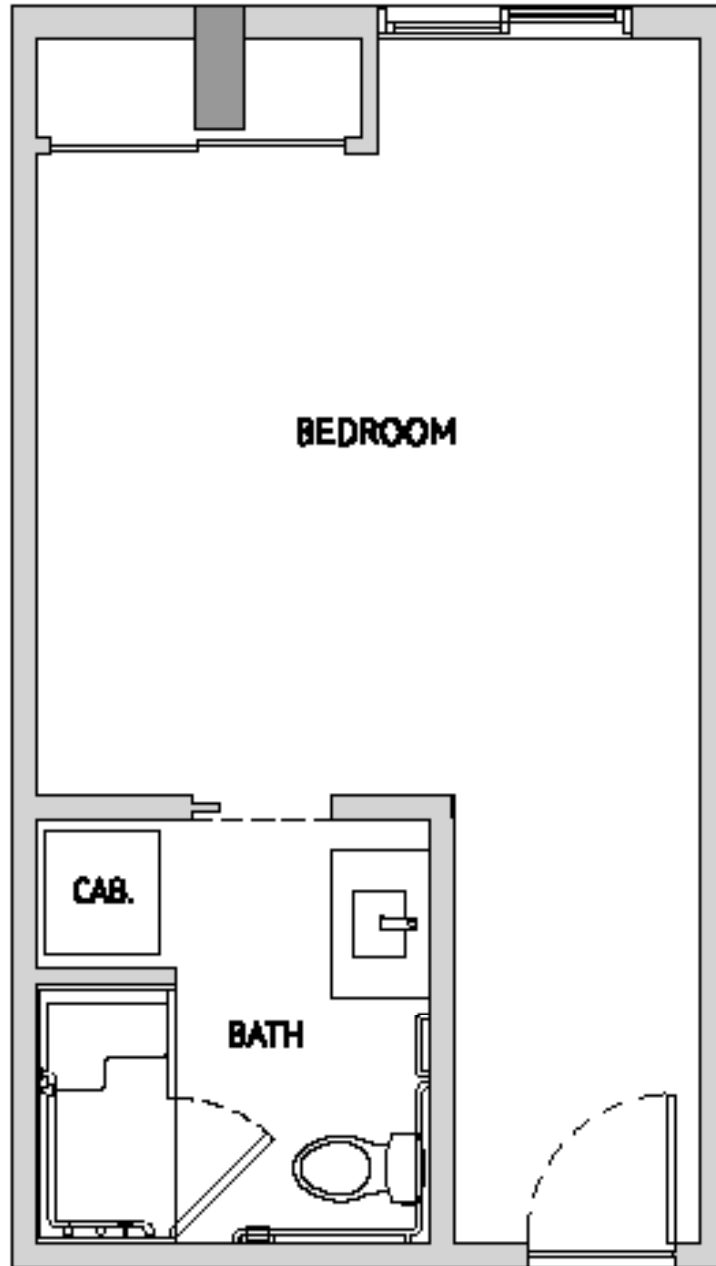

Shared Suite: The Pop Ash
217 Square Feet

Memory Care

300 Greco Ave, Coral Gables, FL 33146 | Tel: 786-688-6010 | watermarkcoralgables.com

A WATERMARK ÉLAN RETIREMENT COMMUNITY®

Floor plans are not to scale and are shown for comparative purposes only. Actual apartment floor plans may have minor variations.

Private Studio: The Myrtle Oak
328 Square Feet

Memory Care

300 Greco Ave, Coral Gables, FL 33146 | Tel: 786-688-6010 | watermarkcoralgables.com

A WATERMARK ÉLAN RETIREMENT COMMUNITY®

Floor plans are not to scale and are shown for comparative purposes only. Actual apartment floor plans may have minor variations.