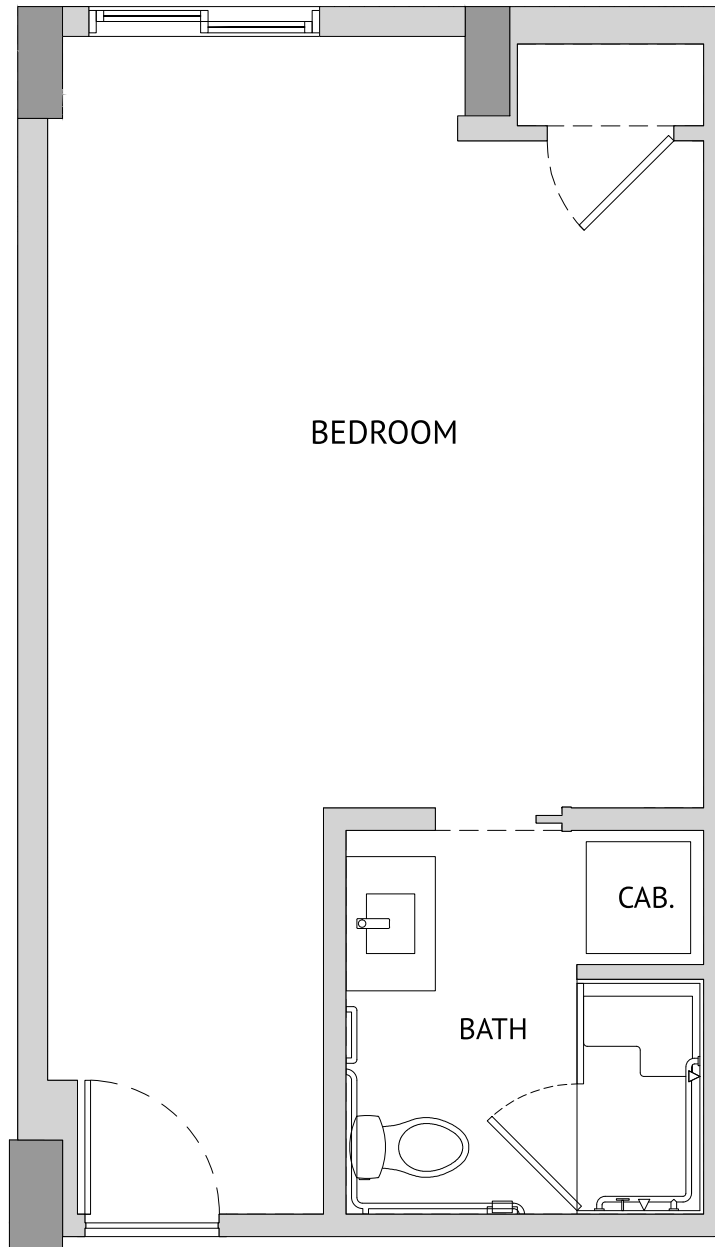

Shared Suite: The Pop Ash
217 Square Feet

Memory Care

300 Greco Ave, Coral Gables, FL 33146 | Tel: 786-688-6010 | watermarkcoralgables.com

A WATERMARK ÉLAN RETIREMENT COMMUNITY®

Floor plans are not to scale and are shown for comparative purposes only. Actual apartment floor plans may have minor variations.

Private Studio: The Myrtle Oak
328 Square Feet

Memory Care

300 Greco Ave, Coral Gables, FL 33146 | Tel: 786-688-6010 | watermarkcoralgables.com

A WATERMARK ÉLAN RETIREMENT COMMUNITY®

Floor plans are not to scale and are shown for comparative purposes only. Actual apartment floor plans may have minor variations.

Private Studio: The Water Hickory
379 Square Feet

Memory Care

300 Greco Ave, Coral Gables, FL 33146 | Tel: 786-688-6010 | watermarkcoralgables.com

A WATERMARK ÉLAN RETIREMENT COMMUNITY®

Floor plans are not to scale and are shown for comparative purposes only. Actual apartment floor plans may have minor variations.